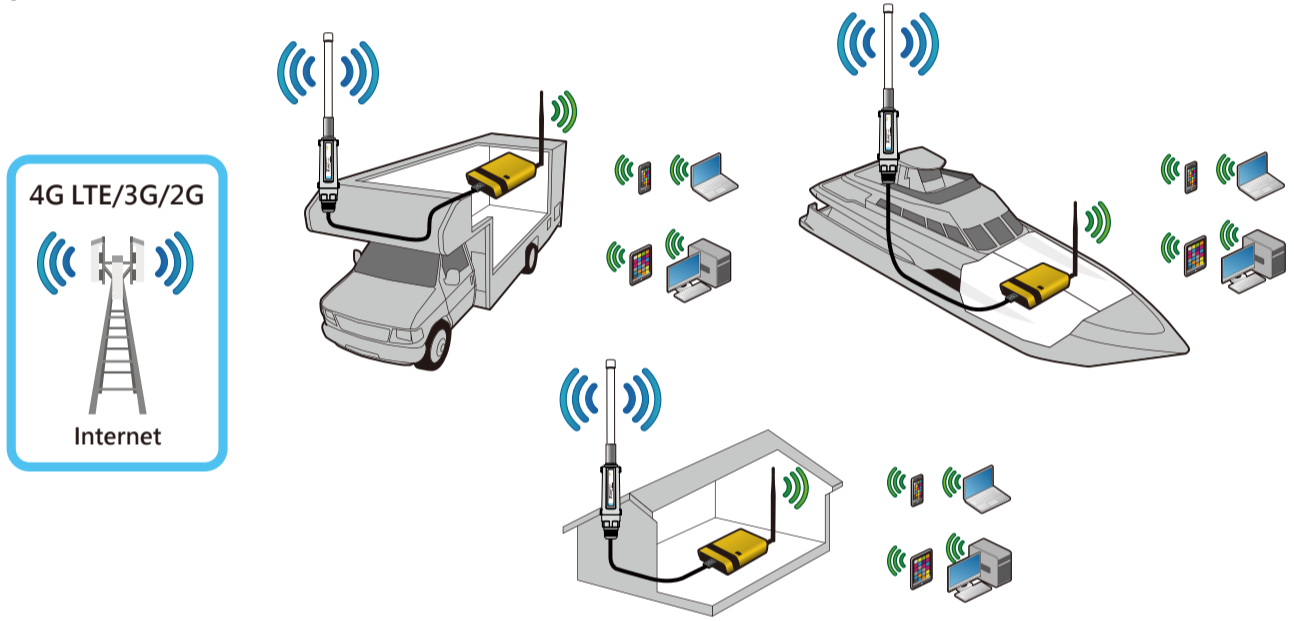

4G CampPro 2+

Easily share 4G data plan

Friendly Easy Setup

Solution for Boat & RV & Mobile House

Vehicle Power Surge Protection

Share 4G data to multi devices with WiF connection

Application Scenario

R36AH Specifications

Wi-Fi Standard	IEEE 802.11n IEEE 802.11g IEEE 802.11b	Wireless LAN Security Key	64/128bit WEP WPA-PSK WPA-EAP (PEAP/TTLS) WPA2-PSK WPA2-EAP WPA Mixed 802.1x authentication
Frequency	2.142GHz – 2.472GHz	Operation Temperature	-20°C ~ 40°C
Channel Width	20/40MHz	Storage Humidity	10% ~ 90% (Non -condensing)
Data Rate	802.11b: up to 11Mbps 802.11g: up to 54Mbps 802.11n: up to 300Mbps	Dimension (mm)	93x70x26 mm
Antenna	1x internal 1x external	Weight	74g
LED Indicators	Power, LAN, WAN, WLAN, USB		
Power requirement	12V DC		

Tube-U4Gv2 Specifications

Data	LTE FDD: Max 150Mbps (DL) / Max 50Mbps (UL) LTE TDD: Max 130Mbps (DL) / Max 35Mbps (UL) DC-HSDPA: Max 42Mbps (DL) HSUPA: Max 5.76Mbps (UL) WCDMA: Max 384Kbps(DL)/Max 384Mbps(UL) EDGE: Max 296Kbps(DL)/Max 236.8Kbps(UL) GPRS: Max 107Kbps(DL)/Max 85.6Kbps(UL)
Antenna connector	N female
Interface	Mini-USB 2.0 Standard 6 PIN SIM card
LED Indicators	Power/Connection
Power required	5V±5%