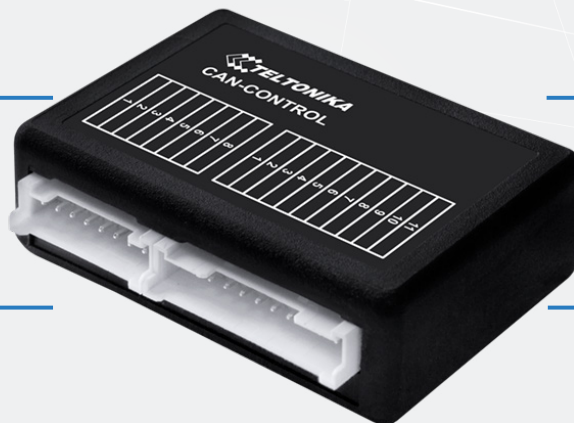

## CAN ADAPTER FOR CAR SHARING SOLUTIONS

Teltonika CAN-CONTROL is the latest addition to CAN Solutions family, it allows remote doors and windows closing control, which is ideal for car sharing and mobility solutions for car rentals, car sharing providers and corporate fleet management providers.

CAN-CONTROL can read not only such essential CAN parameters like: fuel level, odometer, VIN number, fuel consumption, but also can read engine RRM, engine temperature or handbrake status. This way you can effectively identify areas of improvement within your vehicle operation to drive down overheads and minimize environmental impact.

Remote door lock control

CAN data reading and control of electric vehicles

CAN data reading from light vehicles

Easily get basic parameters such as mileage, fuel level, etc.

## CONTROL

- Central lock
- Turn signal lights
- Windows closure