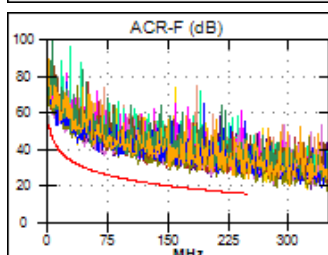

Wire Map (T568B)
PASS

Worst Case Margin Worst Case Value

PASS	MAIN	SR	MAIN	SR
Worst Pair	12-45	36-45	36-78	36-45
NEXT (dB)	8.1	10.3	9.4	10.8
Freq. (MHz)	4.8	82.3	245.5	200.5
Limit (dB)	61.8	41.4	33.3	34.8
Worst Pair	12	36	36	36
PS NEXT (dB)	9.1	10.1	9.6	13.1
Freq. (MHz)	4.8	4.8	250.0	236.5
Limit (dB)	59.3	59.3	30.2	30.6

PASS	MAIN	SR	MAIN	SR
Worst Pair	36-45	45-36	36-45	12-78
ACR-F (dB)	8.1	8.0	8.1	8.1
Freq. (MHz)	244.5	244.5	244.5	246.0
Limit (dB)	15.5	15.5	15.5	15.4
Worst Pair	36	36	45	36
PS ACR-F (dB)	9.8	9.4	10.3	9.4
Freq. (MHz)	199.5	244.5	244.5	244.5
Limit (dB)	14.3	12.5	12.5	12.5

N/A	MAIN	SR	MAIN	SR
Worst Pair	12-45	12-36	36-78	12-36
ACR-N (dB)	9.1	11.5	20.0	24.4
Freq. (MHz)	4.8	4.8	245.5	249.0
Limit (dB)	57.5	57.5	-2.3	-2.7
Worst Pair	12	36	36	36
PS ACR-N (dB)	10.3	11.2	19.7	24.4
Freq. (MHz)	4.8	4.8	250.0	249.5
Limit (dB)	54.9	54.9	-5.8	-5.7