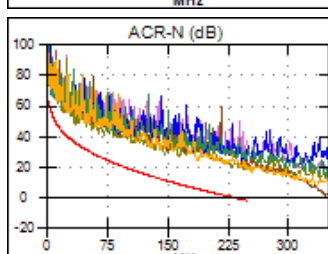

Wire Map (T568B)
PASS

Worst Case Margin Worst Case Value

PASS	MAIN	SR	MAIN	SR
Worst Pair	12-45	36-45	36-78	36-45
NEXT (dB)	8.1	10.3	9.4	10.8
Freq. (MHz)	4.8	82.3	245.5	200.5
Limit (dB)	61.8	41.4	33.3	34.8
Worst Pair	12	36	36	36
PS NEXT (dB)	9.1	10.1	9.6	13.1
Freq. (MHz)	4.8	4.8	250.0	236.5
Limit (dB)	59.3	59.3	30.2	30.6

PASS	MAIN	SR	MAIN	SR
Worst Pair	36-45	45-36	36-45	12-78
ACR-F (dB)	8.1	8.0	8.1	8.1
Freq. (MHz)	244.5	244.5	244.5	246.0
Limit (dB)	15.5	15.5	15.5	15.4
Worst Pair	36	36	45	36
PS ACR-F (dB)	9.8	9.4	10.3	9.4
Freq. (MHz)	199.5	244.5	244.5	244.5
Limit (dB)	14.3	12.5	12.5	12.5

N/A	MAIN	SR	MAIN	SR
Worst Pair	12-45	12-36	36-78	12-36
ACR-N (dB)	9.1	11.5	20.0	24.4
Freq. (MHz)	4.8	4.8	245.5	249.0
Limit (dB)	57.5	57.5	-2.3	-2.7
Worst Pair	12	36	36	36
PS ACR-N (dB)	10.3	11.2	19.7	24.4
Freq. (MHz)	4.8	4.8	250.0	249.5
Limit (dB)	54.9	54.9	-5.8	-5.7