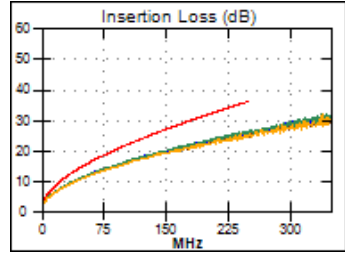

Worst Case Margin Worst Case Value