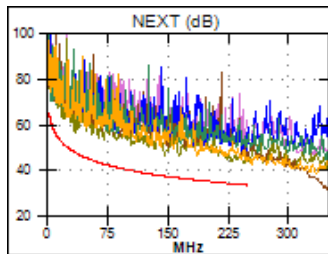

Test Summary: PASS

Model: DTX-1800
 Main S/N: 1357153
 Remote S/N: 1357154
 Main Adapter: DTX-CHA002
 Remote Adapter: DTX-CHA002

Length (m), Limit 100.0	[Pair 78]	82.7
Prop. Delay (ns), Limit 555	[Pair 45]	422
Delay Skew (ns), Limit 50	[Pair 45]	22
Resistance (ohms)	[Pair 12]	12.6
Insertion Loss Margin (dB)	[Pair 36]	9.9
Frequency (MHz)	[Pair 36]	249.5
Limit (dB)	[Pair 36]	35.9

Wire Map (T568B)
PASS

Worst Case Margin Worst Case Value

PASS	MAIN	SR	MAIN	SR
Worst Pair	12-45	36-45	36-78	36-45
NEXT (dB)	8.1	10.3	9.4	10.8
Freq. (MHz)	4.8	82.3	245.5	200.5
Limit (dB)	61.8	41.4	33.3	34.8
Worst Pair	12	36	36	36
PS NEXT (dB)	9.1	10.1	9.6	13.1
Freq. (MHz)	4.8	4.8	250.0	236.5
Limit (dB)	59.3	59.3	30.2	30.6

PASS	MAIN	SR	MAIN	SR
Worst Pair	36-45	45-36	36-45	12-78
ACR-F (dB)	8.1	8.0	8.1	8.1
Freq. (MHz)	244.5	244.5	244.5	246.0
Limit (dB)	15.5	15.5	15.5	15.4
Worst Pair	36	36	45	36
PS ACR-F (dB)	9.8	9.4	10.3	9.4
Freq. (MHz)	199.5	244.5	244.5	244.5
Limit (dB)	14.3	12.5	12.5	12.5