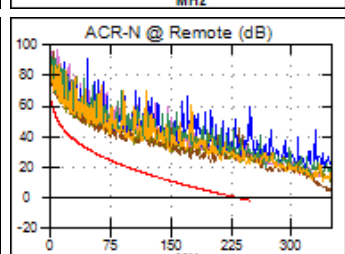

Wire Map (T568B)
PASS

Worst Case Margin Worst Case Value

PASS	MAIN	SR	MAIN	SR
Worst Pair	12-45	36-45	36-78	36-45
NEXT (dB)	8.1	10.3	9.4	10.8
Freq. (MHz)	4.8	82.3	245.5	200.5
Limit (dB)	61.8	41.4	33.3	34.8
Worst Pair	12	36	36	36
PS NEXT (dB)	9.1	10.1	9.6	13.1
Freq. (MHz)	4.8	4.8	250.0	236.5
Limit (dB)	59.3	59.3	30.2	30.6

PASS	MAIN	SR	MAIN	SR
Worst Pair	36-45	45-36	36-45	12-78
ACR-F (dB)	8.1	8.0	8.1	8.1
Freq. (MHz)	244.5	244.5	244.5	246.0
Limit (dB)	15.5	15.5	15.5	15.4
Worst Pair	36	36	45	36
PS ACR-F (dB)	9.8	9.4	10.3	9.4
Freq. (MHz)	199.5	244.5	244.5	244.5
Limit (dB)	14.3	12.5	12.5	12.5

N/A	MAIN	SR	MAIN	SR
Worst Pair	12-45	12-36	36-78	12-36
ACR-N (dB)	9.1	11.5	20.0	24.4
Freq. (MHz)	4.8	4.8	245.5	249.0
Limit (dB)	57.5	57.5	-2.3	-2.7
Worst Pair	12	36	36	36
PS ACR-N (dB)	10.3	11.2	19.7	24.4
Freq. (MHz)	4.8	4.8	250.0	249.5
Limit (dB)	54.9	54.9	-5.8	-5.7