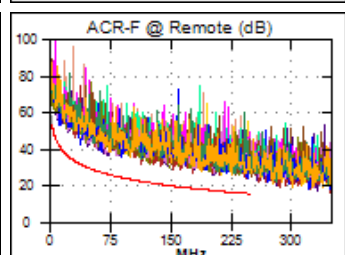

Wire Map (T568B)
PASS

Worst Case Margin Worst Case Value

PASS	MAIN	SR	MAIN	SR
Worst Pair	12-45	36-45	36-78	36-45
NEXT (dB)	8.1	10.3	9.4	10.8
Freq. (MHz)	4.8	82.3	245.5	200.5
Limit (dB)	61.8	41.4	33.3	34.8
Worst Pair	12	36	36	36
PS NEXT (dB)	9.1	10.1	9.6	13.1
Freq. (MHz)	4.8	4.8	250.0	236.5
Limit (dB)	59.3	59.3	30.2	30.6

PASS	MAIN	SR	MAIN	SR
Worst Pair	36-45	45-36	36-45	12-78
ACR-F (dB)	8.1	8.0	8.1	8.1
Freq. (MHz)	244.5	244.5	244.5	246.0
Limit (dB)	15.5	15.5	15.5	15.4
Worst Pair	36	36	45	36
PS ACR-F (dB)	9.8	9.4	10.3	9.4
Freq. (MHz)	199.5	244.5	244.5	244.5
Limit (dB)	14.3	12.5	12.5	12.5

N/A	MAIN	SR	MAIN	SR
Worst Pair	12-45	12-36	36-78	12-36
ACR-N (dB)	9.1	11.5	20.0	24.4
Freq. (MHz)	4.8	4.8	245.5	249.0
Limit (dB)	57.5	57.5	-2.3	-2.7
Worst Pair	12	36	36	36
PS ACR-N (dB)	10.3	11.2	19.7	24.4
Freq. (MHz)	4.8	4.8	250.0	249.5
Limit (dB)	54.9	54.9	-5.8	-5.7