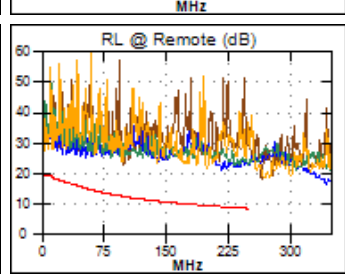

PASS	MAIN	SR	MAIN	SR
Worst Pair	45	12	12	45
RL (dB)	7.4	8.5	11.2	12.0
Freq. (MHz)	25.0	7.6	243.0	218.0
Limit (dB)	17.0	19.0	8.1	8.6