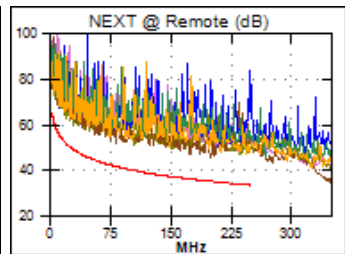

Test Summary: PASS

Model: DTX-1800
 Main S/N: 1357153
 Remote S/N: 1357154
 Main Adapter: DTX-CHA002
 Remote Adapter: DTX-CHA002

Length (m), Limit 100.0	[Pair 78]	82.7
Prop. Delay (ns), Limit 555	[Pair 45]	422
Delay Skew (ns), Limit 50	[Pair 45]	22
Resistance (ohms)	[Pair 12]	12.6
Insertion Loss Margin (dB)	[Pair 36]	9.9
Frequency (MHz)	[Pair 36]	249.5
Limit (dB)	[Pair 36]	35.9

Wire Map (T568B)
PASS

Worst Case Margin Worst Case Value

PASS	MAIN	SR	MAIN	SR
Worst Pair	12-45	36-45	36-78	36-45
NEXT (dB)	8.1	10.3	9.4	10.8
Freq. (MHz)	4.8	82.3	245.5	200.5
Limit (dB)	61.8	41.4	33.3	34.8
Worst Pair	12	36	36	36
PS NEXT (dB)	9.1	10.1	9.6	13.1
Freq. (MHz)	4.8	4.8	250.0	236.5
Limit (dB)	59.3	59.3	30.2	30.6

PASS	MAIN	SR	MAIN	SR
Worst Pair	36-45	45-36	36-45	12-78
ACR-F (dB)	8.1	8.0	8.1	8.1
Freq. (MHz)	244.5	244.5	244.5	246.0
Limit (dB)	15.5	15.5	15.5	15.4
Worst Pair	36	36	45	36
PS ACR-F (dB)	9.8	9.4	10.3	9.4
Freq. (MHz)	199.5	244.5	244.5	244.5
Limit (dB)	14.3	12.5	12.5	12.5