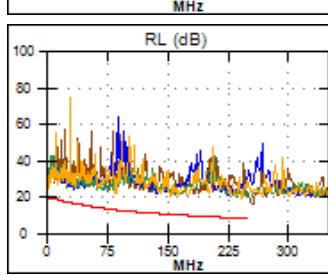

PASS	MAIN	SR	MAIN	SR
Worst Pair	45	12	12	45
RL (dB)	7.4	8.5	11.2	12.0
Freq. (MHz)	25.0	7.6	243.0	218.0
Limit (dB)	17.0	19.0	8.1	8.6