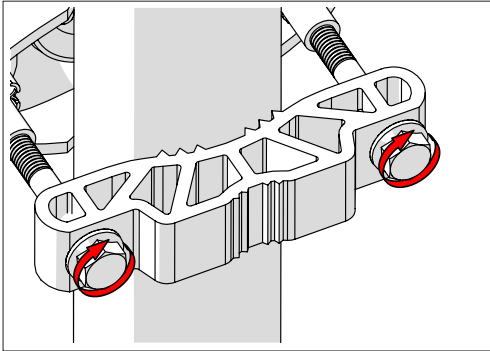

Symmetrical Horn Gen2 SH-CC

Step 2

Pole Installation

Model HG3-CC-S30 shown. Installation instructions are identical for other Symmetrical Horn models. Antenna dimensions may differ.