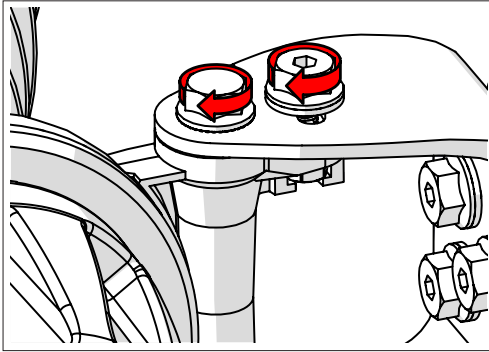

Symmetrical Horn Gen2 SH-CC

Step 4

Installation Guide

Model HG3-CC-S30 shown. Installation instructions are identical for other Symmetrical Horn models. Antenna dimensions may differ.