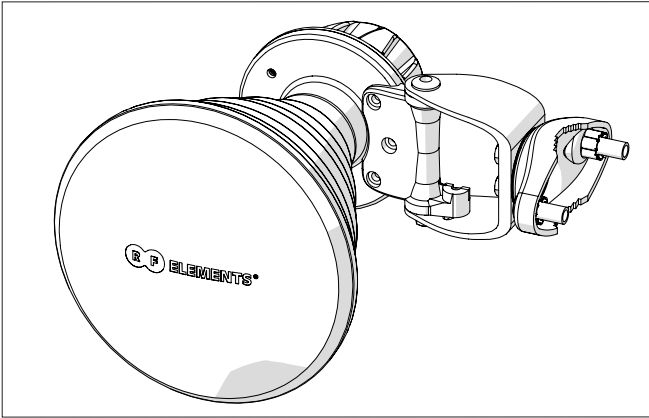

## OPTIONAL:

Swapping right or left sided pole mount  
(Steps 5 and 6)

# Symmetrical Horn Gen2 SH-CC

Step 5

Pre - Installation

Optional: Right side of the pole mounting.

Model HG3-CC-S30 shown. Installation instructions are identical for other Symmetrical Horn models. Antenna dimensions may differ.

# Symmetrical Horn Gen2 SH-CC

Step 6

Pre - Installation

**Optional:** Right side of the pole mounting.

Model HG3-CC-S30 shown. Installation instructions are identical for other Symmetrical Horn models. Antenna dimensions may differ.