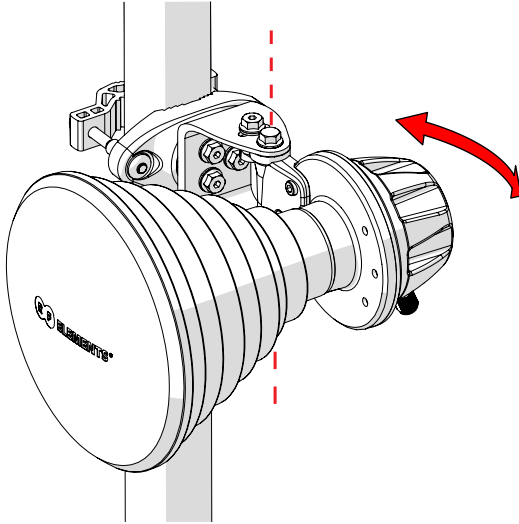

Symmetrical Horn Gen2 SH-CC

Step 4

Installation Guide

Model HG3-CC-S30 shown. Installation instructions are identical for other Symmetrical Horn models. Antenna dimensions may differ.