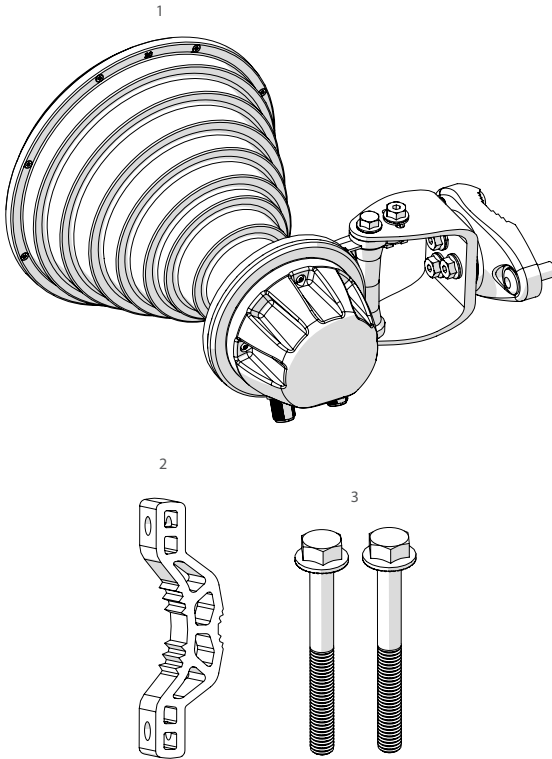

# Symmetrical Horn Antenna CC

CONNECTORIZED SYMMETRICAL HORN Gen2 ANTENNA

HG3-CC-S30, HG3-CC-S40, HG3-CC-S50, HG3-CC-S60,  
HG3-CC-S70, HG3-CC-S80, HG3-CC-S90,

## Overview

	Product ID	Dimensions	Weight	Frequency Range	Gain	Polarization
<b>30° Horn SH-CC Gen2 5-30</b>	HG3-CC-S30	305x300x216 mm	2.3 Kg 5.1 lbs	5180 - 6100 MHz	18.5 dBi	Dual Linear H + V
<b>40° Horn SH-CC Gen2 5-40</b>	HG3-CC-S40	305x240x216 mm	2.2 Kg 4.8 lb	5180 - 6100 MHz	16.2 dBi	Dual Linear H + V
<b>50° Horn SH-CC Gen2 5-50</b>	HG3-CC-S50	273x180x151 mm	1.7 Kg 3.7 lbs	5180 - 6100 MHz	14.3 dBi	Dual Linear H + V
<b>60° Horn SH-CC Gen2 5-60</b>	HG3-CC-S60	273x178x151 mm	1.6 Kg 3.5 lbs	5180 - 6100 MHz	13.2 dBi	Dual Linear H + V
<b>70° Horn SH-CC Gen2 5-70</b>	HG3-CC-S70	273x162x151 mm	1.6 Kg 3.5 lbs	5180 - 6100 MHz	11.5 dBi	Dual Linear H + V
<b>80° Horn SH-CC Gen2 5-80</b>	HG3-CC-S80	273x159x151 mm	1.6 Kg 3.5 lbs	5180 - 6100 MHz	10.4 dBi	Dual Linear H + V
<b>90° Horn SH-CC Gen2 5-90</b>	HG3-CC-S90	273x156x151 mm	1.6 Kg 3.5 lbs	5180 - 6100 MHz	10 dBi	Dual Linear H + V

# Symmetrical Horn Gen2 SH-CC

Package Contents

Number	Description	Quantity
1	SH-CC Body	1x
2	SH-CC Bracket	1x
3	M8 x 75mm Screw	2x

## Pre - Installation

The antenna is pre-assembled for installation on the left side of the pole.  
If you need to swap to use the right side of the pole, see Step 5.

---

Model HG3-CC-S30 shown. Installation instructions are identical for other Symmetrical Horn models. Antenna dimensions may differ.