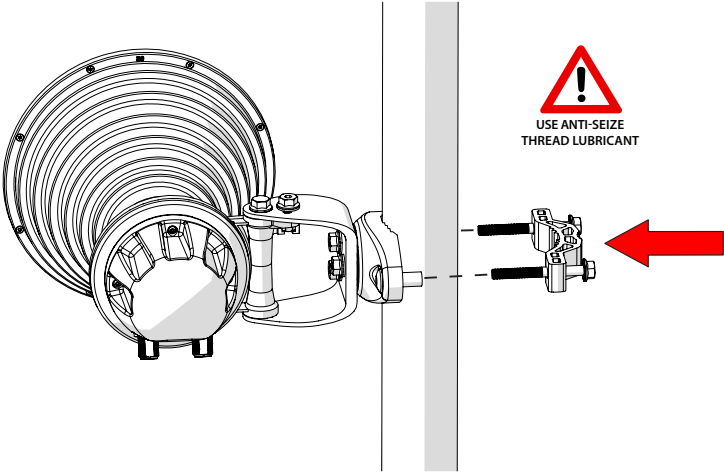

Symmetrical Horn Gen2 SH-CC

Step 2

Pole Installation

Model HG3-CC-S30 shown. Installation instructions are identical for other Symmetrical Horn models. Antenna dimensions may differ.