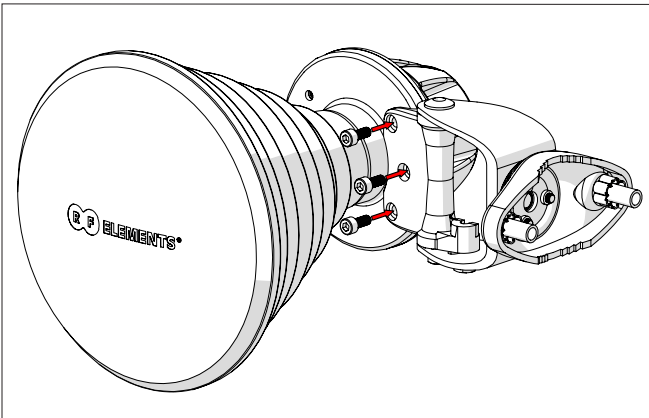

## OPTIONAL:

Swapping right or left sided pole mount  
(Steps 5 and 6)

# Symmetrical Horn Gen2 SH-CC

Step 5

Pre - Installation

Optional: Right side of the pole mounting.

Model HG3-CC-S30 shown. Installation instructions are identical for other Symmetrical Horn models. Antenna dimensions may differ.

# Symmetrical Horn Gen2 SH-CC

Step 6

Pre - Installation

**Optional:** Right side of the pole mounting.

Model HG3-CC-S30 shown. Installation instructions are identical for other Symmetrical Horn models. Antenna dimensions may differ.