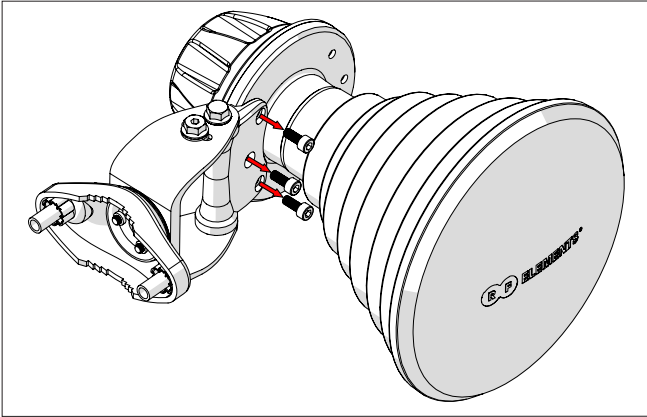

## Installation Guide

Model HG3-CC-S30 shown. Installation instructions are identical for other Symmetrical Horn models. Antenna dimensions may differ.

## OPTIONAL:

Swapping right or left sided pole mount  
(Steps 5 and 6)

# Symmetrical Horn Gen2 SH-CC

Step 5

Pre - Installation

Optional: Right side of the pole mounting.

Model HG3-CC-S30 shown. Installation instructions are identical for other Symmetrical Horn models. Antenna dimensions may differ.