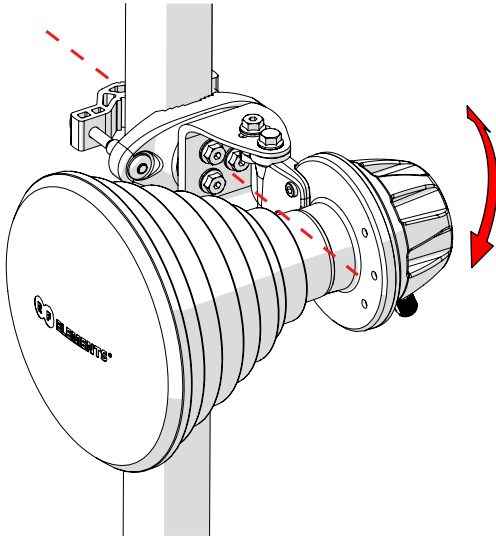

Symmetrical Horn Gen2 SH-CC

Step 3

Installation Guide

Model HG3-CC-S30 shown. Installation instructions are identical for other Symmetrical Horn models. Antenna dimensions may differ.