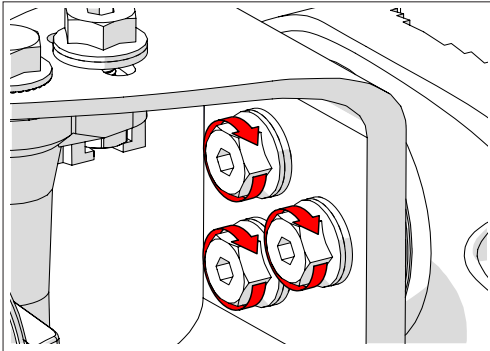

Symmetrical Horn Gen2 SH-CC

Step 3

Installation Guide

Model HG3-CC-S30 shown. Installation instructions are identical for other Symmetrical Horn models. Antenna dimensions may differ.