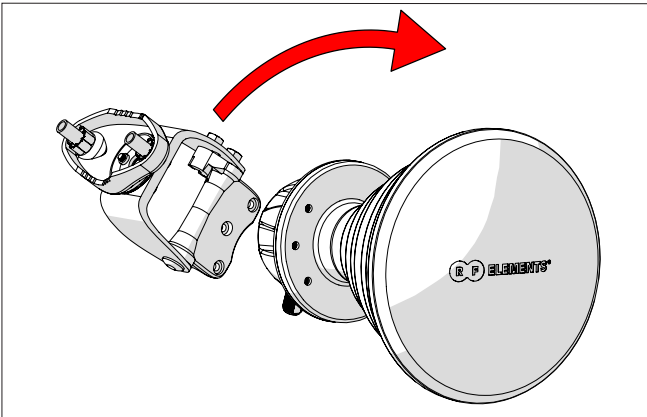

## OPTIONAL:

Swapping right or left sided pole mount  
(Steps 5 and 6)

# Symmetrical Horn Gen2 SH-CC

Step 5

Pre - Installation

Optional: Right side of the pole mounting.

Model HG3-CC-S30 shown. Installation instructions are identical for other Symmetrical Horn models. Antenna dimensions may differ.