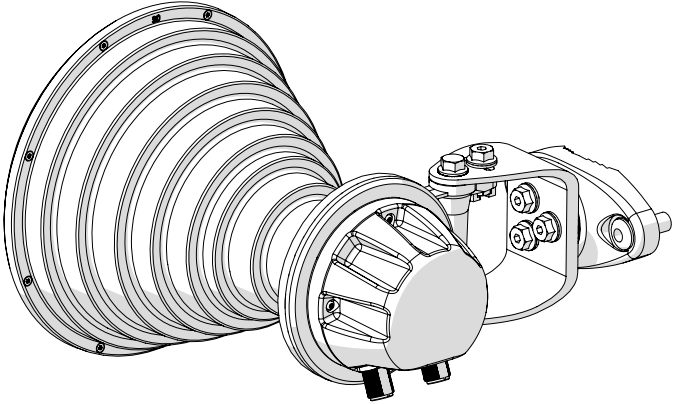

## Overview

	Product ID	Dimensions	Weight	Frequency Range	Gain	Polarization
<b>30° Horn SH-CC Gen2 5-30</b>	HG3-CC-S30	305x300x216 mm	2.3 Kg 5.1 lbs	5180 - 6100 MHz	18.5 dBi	Dual Linear H + V
<b>40° Horn SH-CC Gen2 5-40</b>	HG3-CC-S40	305x240x216 mm	2.2 Kg 4.8 lb	5180 - 6100 MHz	16.2 dBi	Dual Linear H + V
<b>50° Horn SH-CC Gen2 5-50</b>	HG3-CC-S50	273x180x151 mm	1.7 Kg 3.7 lbs	5180 - 6100 MHz	14.3 dBi	Dual Linear H + V
<b>60° Horn SH-CC Gen2 5-60</b>	HG3-CC-S60	273x178x151 mm	1.6 Kg 3.5 lbs	5180 - 6100 MHz	13.2 dBi	Dual Linear H + V
<b>70° Horn SH-CC Gen2 5-70</b>	HG3-CC-S70	273x162x151 mm	1.6 Kg 3.5 lbs	5180 - 6100 MHz	11.5 dBi	Dual Linear H + V
<b>80° Horn SH-CC Gen2 5-80</b>	HG3-CC-S80	273x159x151 mm	1.6 Kg 3.5 lbs	5180 - 6100 MHz	10.4 dBi	Dual Linear H + V
<b>90° Horn SH-CC Gen2 5-90</b>	HG3-CC-S90	273x156x151 mm	1.6 Kg 3.5 lbs	5180 - 6100 MHz	10 dBi	Dual Linear H + V

# Symmetrical Horn Gen2 SH-CC

Package Contents

Number	Description	Quantity
1	SH-CC Body	1x
2	SH-CC Bracket	1x
3	M8 x 75mm Screw	2x

## Pre - Installation

The antenna is pre-assembled for installation on the left side of the pole.  
If you need to swap to use the right side of the pole, see Step 5.

---

Model HG3-CC-S30 shown. Installation instructions are identical for other Symmetrical Horn models. Antenna dimensions may differ.