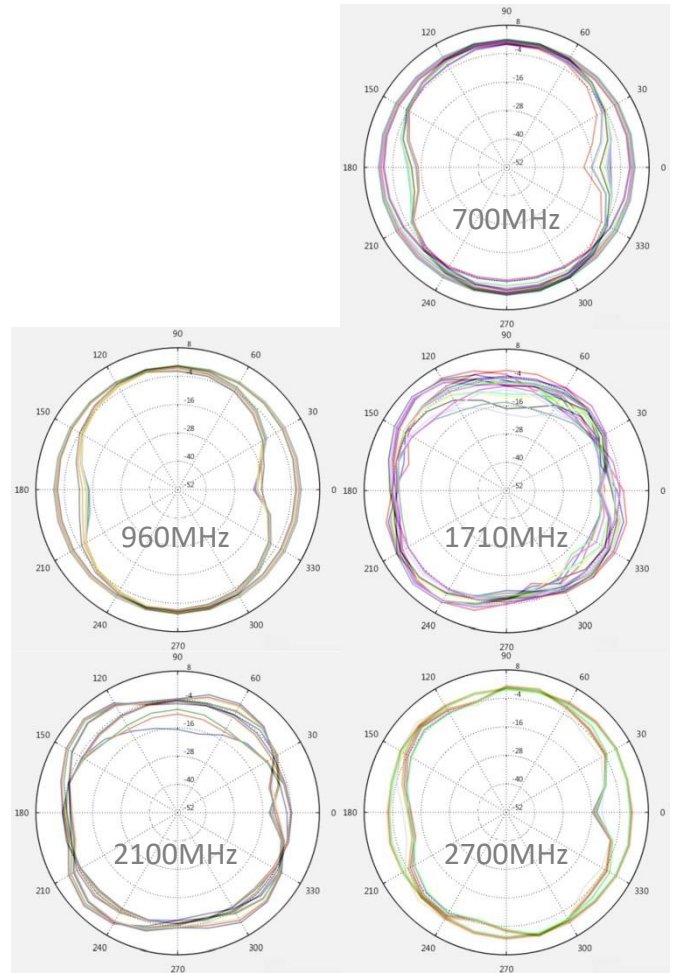

## AOA-4GP

Frequency Range	698-960MHz 1710-2700MHz
Gain	2/5dBi
V.S.W.R	< 4.5
Radiation	Omni
Horizontal Beam width	360
Vertical Beam width	16
Polarization	Vertical
Maximum Input Power	50W

Impedance	50ohm
Connector	N male
Antenna Material	UV Plastic
Dimensions	Ø22 x 221mm
Weight	55g
Operating Temperature	-40 - 70
Rated wind velocity	40m/s