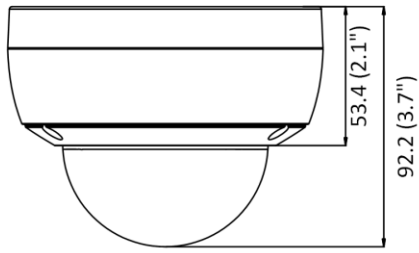

▪ Dimension

Unit: mm (inch)