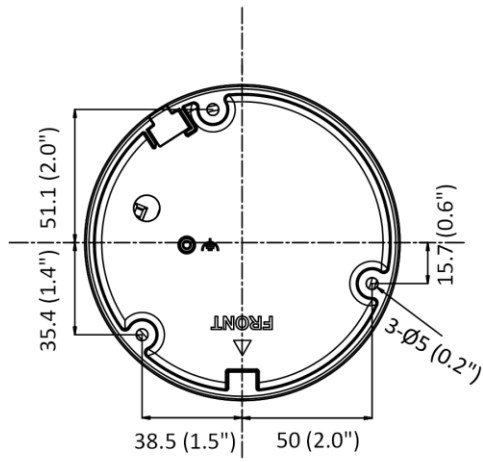

▪ Dimension

Unit: mm (inch)