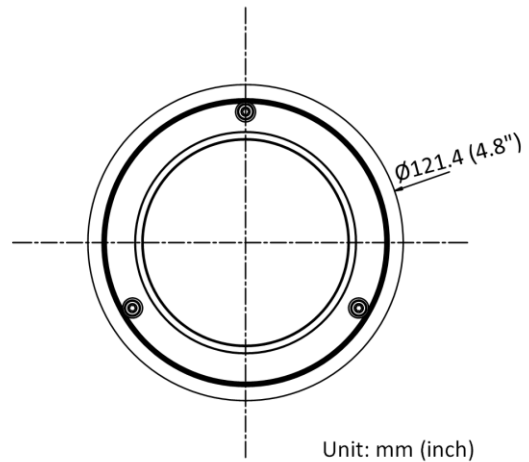

▪ Dimension

Unit: mm (inch)