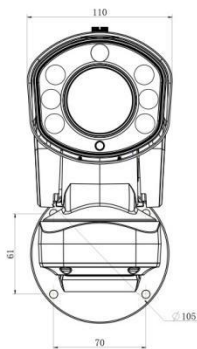

AI 5X/20X/23X PTZ Bullet Plus Network Camera

Structure Diagrams

Units: mm

Accessories Support

A01 Pole Mount

Weight: 720g
Dimensions: 170*51.5*152.6mm

A03 External Corner Bracket

Weight: 900g
Dimensions: 170*152.5*76.3mm

A62 Junction Box

Weight: 510g
Dimensions: 134*126*40mm

Milesight | www.milesight.com

Contact Us: sales@milesight.com support@milesight.com

Add: 220 NE 51st Street, Oakland Park, Florida 33334, USA
Tel: +1-800-561-0485