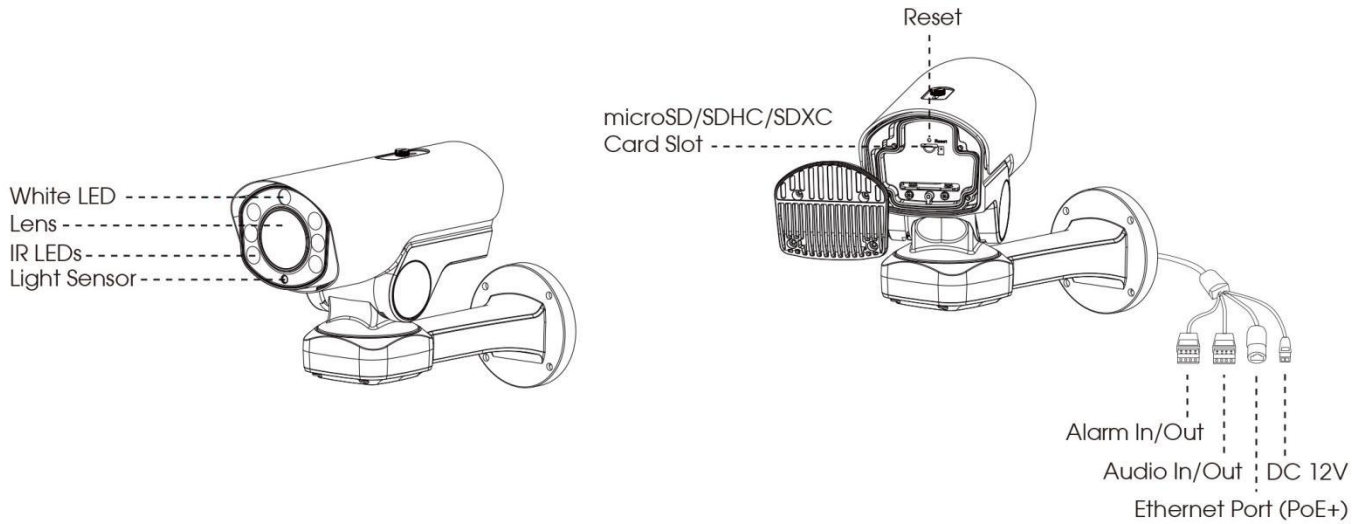

AI 5X/20X/23X PTZ Bullet Plus Network Camera

Interface	Ethernet	1*RJ45 10M/100M Ethernet Port
	Audio I/O	1/1
	Alarm I/O	1/1
Network	Network Storage	NAS(Support NFS, SMB/CIFS), ANR
	Protocol	IPv4/IPv6, ARP, TCP, UDP, RTCP, RTP, RTSP, RTMP, HTTP, HTTPS, DNS, DDNS, DHCP, FTP, NTP, SMTP, SNMP, UPnP, Bonjour, SIP, PPPoE, VLAN, 802.1x, QoS, IGMP, ICMP, SSL
Audio	Audio Compression	G.711/AAC/G.722/G.726
	Audio Sampling Rate	8/16/32/44.1/48KHz
	Audio Bit Rate	16~256kbps
	Two-way Audio	Support
Intelligent Analytics	Video Analysis	Region Entrance, Region Exiting, Advanced Motion Detection, Tamper Detection, Line Crossing, Loitering, Object Left, Object Removed
	Face Detection	Detect and capture faces, get real-time snapshots
	People Counting&Report	Count the number of people entering or exiting, up to 4 detection areas for regional people counting
System	Storage	Support microSD/SDHC/SDXC Card Local Storage, up to 256G
	Advanced Function	BLC, HLC, 2D DNR, 3D DNR, Defog, AWB, EIS, IP Address Filtering, AGC, Anti-flicker, Corridor Mode, Deblur, Watermark
	SIP/VoIP Support	Yes, Voice & Video-over-IP
	Event Trigger	Motion Detection, Network Disconnection, External Input, Audio Alarm, etc.
	Event Action	FTP Upload, SMTP Upload, SD Card Record, External Output, SIP Phone, White LED, PTZ Motion, HTTP Notification, etc.
	System Compatibility	ONVIF Profile G & Q & S & T, API
General	Working Temperature	-40°C~60°C
	Working Humidity	0~90%(Non-condensing)
	Power Supply	PoE (802.3at) / DC 12V/3A±10%
	Power Consumption	13W MAX / 24W MAX (With IR on)
	Weather Proof	Up to IP66-rated for Weather-resistant Performance
	Weight	2.9Kg
	Dimensions	110mmX337mmX220mm
	Warranty	2 Years / 3 Years (Optional)

AI 5X/20X/23X PTZ Bullet Plus Network Camera

Structure Diagrams

Units: mm

Accessories Support

A01 Pole Mount

Weight: 720g
Dimensions: 170*51.5*152.6mm

A03 External Corner Bracket

Weight: 900g
Dimensions: 170*152.5*76.3mm