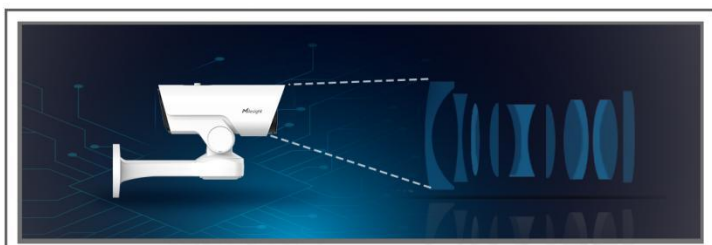

23X Optical Zoom

The 23X optical zoom can zoom up to distant subjects while still maintaining the clarity, delivering high quality video over the entire zoom range.