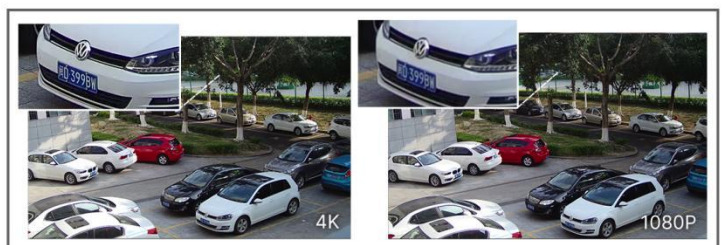

30fps@4K

Providing 4K HD resolution with frame rate of 30fps, the camera performs well in catching detailed image regardless of the moving speed.