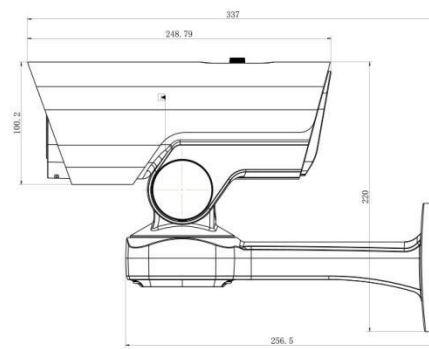

AI 5X/20X/23X PTZ Bullet Plus Network Camera

Structure Diagrams

Units: mm

Accessories Support

A01 Pole Mount

Weight: 720g
Dimensions: 170*51.5*152.6mm

A03 External Corner Bracket

Weight: 900g
Dimensions: 170*152.5*76.3mm

A62 Junction Box

Weight: 510g
Dimensions: 134*126*40mm

Milesight | www.milesight.com

Contact Us: sales@milesight.com support@milesight.com

Add: 220 NE 51st Street, Oakland Park, Florida 33334, USA
Tel: +1-800-561-0485