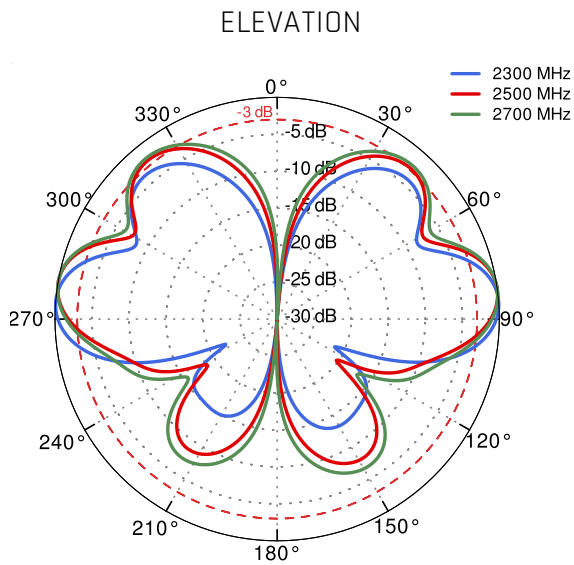

MECHANICAL SPECIFICATION

MATERIAL	BS, aluminum, PTFE, Fiberglass
INGRESS PROTECTION	IP67
CONNECTOR TYPE	RJ45
DIMENSIONS	272 x 276 x 80 mm 10.71 x 10.87 x 3.14 inch
WEIGHT	1.8 kg 3.97 lbs
OPERATING TEMPERATURE	From -40°C to 75°C From -40°F to 167°F

MOUNTING KIT

DIMENSIONS

9.9 x 10.5 x 14.8 cm
3.9 x 4.13 x 5.83 inch

REGULATION RANGE

+/- 30°

MAST DIAMETER RANGE

25 - 65mm

MATERIAL

Polyamide with fiberglass + galvanized steel U-Bolts

WEIGHT

0.87kg

MOUNTING PLACE

Wall or mast or ceiling

PLOTS

VSWR

Gain

From 700MHz to 900MHz

From 1.71GHz to 2.17GHz

From 2.3GHz to 2.7GHz

DIMENSIONS