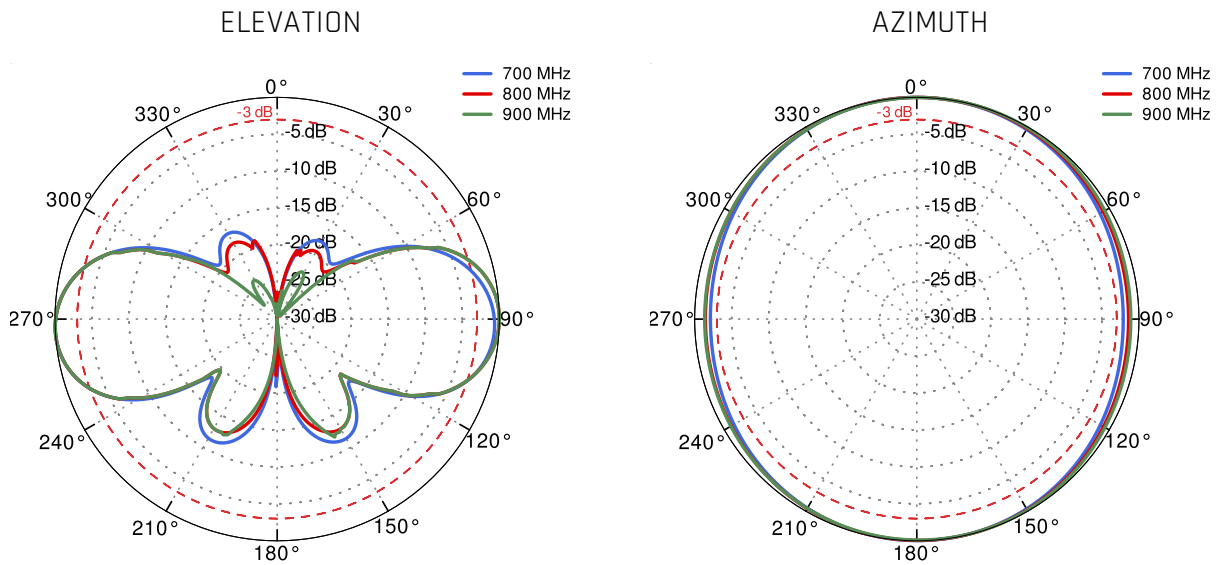

MECHANICAL SPECIFICATION

MATERIAL	BS, aluminum, PTFE, Fiberglass
INGRESS PROTECTION	IP67
CONNECTOR TYPE	RJ45
DIMENSIONS	272 x 276 x 80 mm 10.71 x 10.87 x 3.14 inch
WEIGHT	1.8 kg 3.97 lbs
OPERATING TEMPERATURE	From -40°C to 75°C From -40°F to 167°F

MOUNTING KIT

DIMENSIONS

9.9 x 10.5 x 14.8 cm
3.9 x 4.13 x 5.83 inch

REGULATION RANGE

+/- 30°

MAST DIAMETER RANGE

25 - 65mm

MATERIAL

Polyamide with fiberglass + galvanized steel U-Bolts

WEIGHT

0.87kg

MOUNTING PLACE

Wall or mast or ceiling

PLOTS

VSWR

Gain

From 700MHz to 900MHz

From 1.71GHz to 2.17GHz

From 2.3GHz to 2.7GHz

DIMENSIONS