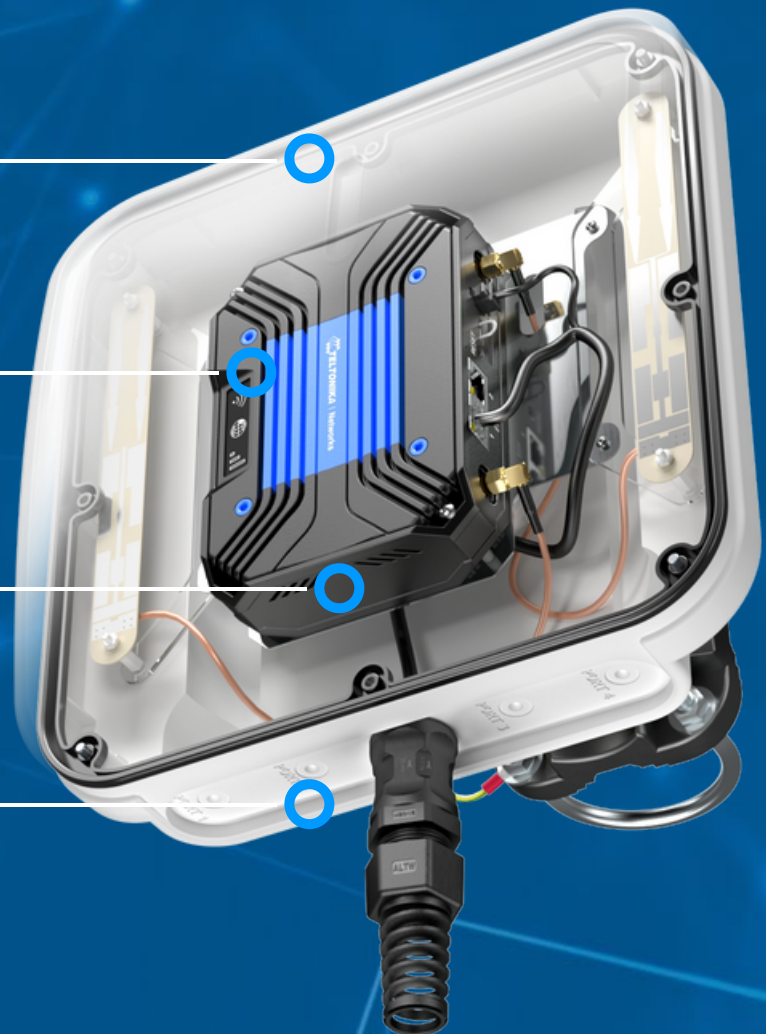

QuMax Omni for Teltonika TCR100

INTEGRATED MULTI-BAND LTE OMNI ANTENNA + PLACE TO INSTALL Teltonika TCR100 (ALL-IN-ONE)

QuMax Omni all-in-one antenna for Teltonika TCR100 router is a perfect outdoor device for mobile and fixed installations like industrial, public, CCTV, hotspots, yachts, boats, campers, RV etc. It has embedded omni LTE antenna. If you use TCR100 with QuMax Omni antenna, you get an integrated complete solution with embedded router and multi band antennas in one enclosure.

OUTDOOR ANTENNA WORKS IN ANY WEATHER CONDITIONS, IP67

ANTENNA PERFECTLY MATCHED WITH THE TELTONIKA TCR100

ALL ANTENNAS AND TELTONIKA ROUTER INTEGRATED IN ONE ENCLOSURE

MADE IN EUROPE

LTE SPECIFICATION

FREQUENCY	0.694-0.96 GHz 1.7 - 2.2 GHz 2.5 - 2.7 GHz
SUPPORTED LTE/5G BANDS	1, 2, 3, 4, 5, 6, 7, 8, 9, 10, 12, 13, 14, 17, 18, 19, 20, 23, 25, 26, 27, 28, 29, 33, 34, 35, 36, 37, 38, 39, 44, 59, 62, 65, 66, 67, 68, 69, 85, n80, n81, n82, n83, n84, n86, n89, n95
GAIN	0.694 - 0.96 GHz : 4 dBi 1.7 - 2.2 GHz : 5 dBi 2.5 - 2.7 GHz : 6 dBi
VSWR	<1.50, max <2.50
BEAMWIDTH	360°/25° +/- 5°
POLARIZATION	Vertical
IMPEDANCE	50 Ω

MECHANICAL SPECIFICATION

MATERIAL	BS, aluminum, PTFE, Fiberglass
INGRESS PROTECTION	IP67
CONNECTOR TYPE	RJ45
DIMENSIONS	272 x 276 x 80 mm 10.71 x 10.87 x 3.14 inch
WEIGHT	1.8 kg 3.97 lbs
OPERATING TEMPERATURE	From -40°C to 75°C From -40°F to 167°F

Polyamide with fiberglass + galvanized steel U-Bolts

WEIGHT

0.87kg

MOUNTING PLACE

Wall or mast or ceiling

PLOTS

VSWR

Gain