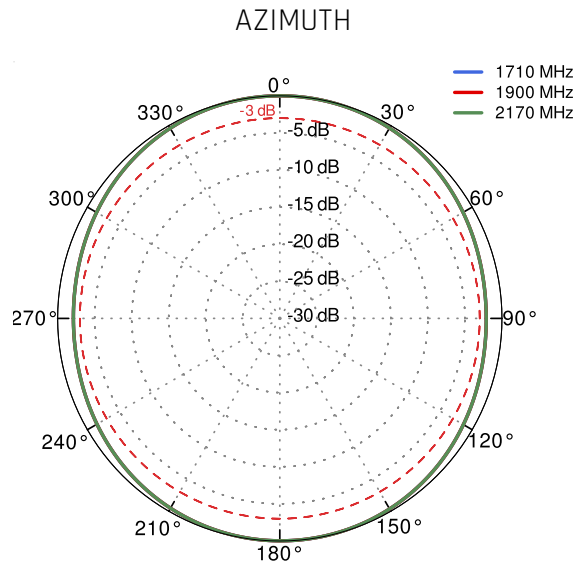

OUTDOOR ANTENNA WORKS IN ANY WEATHER CONDITIONS, IP67

ANTENNA PERFECTLY MATCHED WITH THE TELTONIKA TCR100

ALL ANTENNAS AND TELTONIKA ROUTER INTEGRATED IN ONE ENCLOSURE

MADE IN EUROPE

LTE SPECIFICATION

FREQUENCY	0.694-0.96 GHz 1.7 - 2.2 GHz 2.5 - 2.7 GHz
SUPPORTED LTE/5G BANDS	1, 2, 3, 4, 5, 6, 7, 8, 9, 10, 12, 13, 14, 17, 18, 19, 20, 23, 25, 26, 27, 28, 29, 33, 34, 35, 36, 37, 38, 39, 44, 59, 62, 65, 66, 67, 68, 69, 85, n80, n81, n82, n83, n84, n86, n89, n95
GAIN	0.694 - 0.96 GHz : 4 dBi 1.7 - 2.2 GHz : 5 dBi 2.5 - 2.7 GHz : 6 dBi
VSWR	<1.50, max <2.50
BEAMWIDTH	360°/25° +/- 5°
POLARIZATION	Vertical
IMPEDANCE	50 Ω

MOUNTING KIT

DIMENSIONS

9.9 x 10.5 x 14.8 cm
3.9 x 4.13 x 5.83 inch

REGULATION RANGE

+/- 30°

MAST DIAMETER RANGE

25 - 65mm

MATERIAL

Polyamide with fiberglass + galvanized steel U-Bolts

WEIGHT

0.87kg

MOUNTING PLACE

Wall or mast or ceiling

PLOTS

VSWR

Gain

From 700MHz to 900MHz

From 1.71GHz to 2.17GHz

From 2.3GHz to 2.7GHz

DIMENSIONS