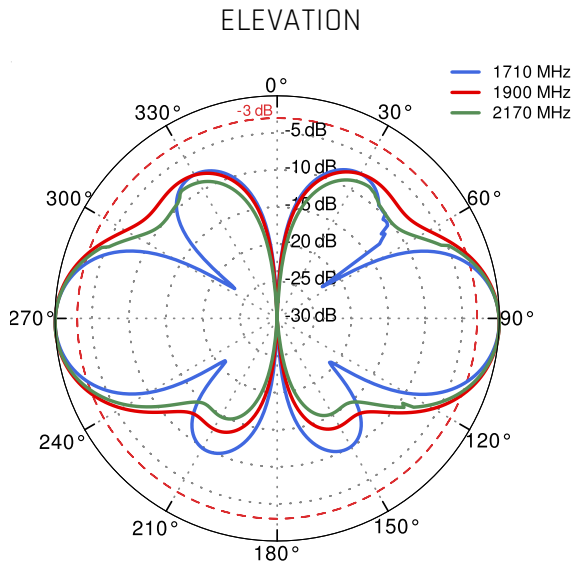

MECHANICAL SPECIFICATION

MATERIAL	BS, aluminum, PTFE, Fiberglass
INGRESS PROTECTION	IP67
CONNECTOR TYPE	RJ45
DIMENSIONS	272 x 276 x 80 mm 10.71 x 10.87 x 3.14 inch
WEIGHT	1.8 kg 3.97 lbs
OPERATING TEMPERATURE	From -40°C to 75°C From -40°F to 167°F

MOUNTING KIT

DIMENSIONS

9.9 x 10.5 x 14.8 cm
3.9 x 4.13 x 5.83 inch

REGULATION RANGE

+/- 30°

MAST DIAMETER RANGE

25 - 65mm

MATERIAL

Polyamide with fiberglass + galvanized steel U-Bolts

WEIGHT

0.87kg

MOUNTING PLACE

Wall or mast or ceiling

PLOTS

VSWR

Gain

From 700MHz to 900MHz

From 1.71GHz to 2.17GHz

From 2.3GHz to 2.7GHz

DIMENSIONS