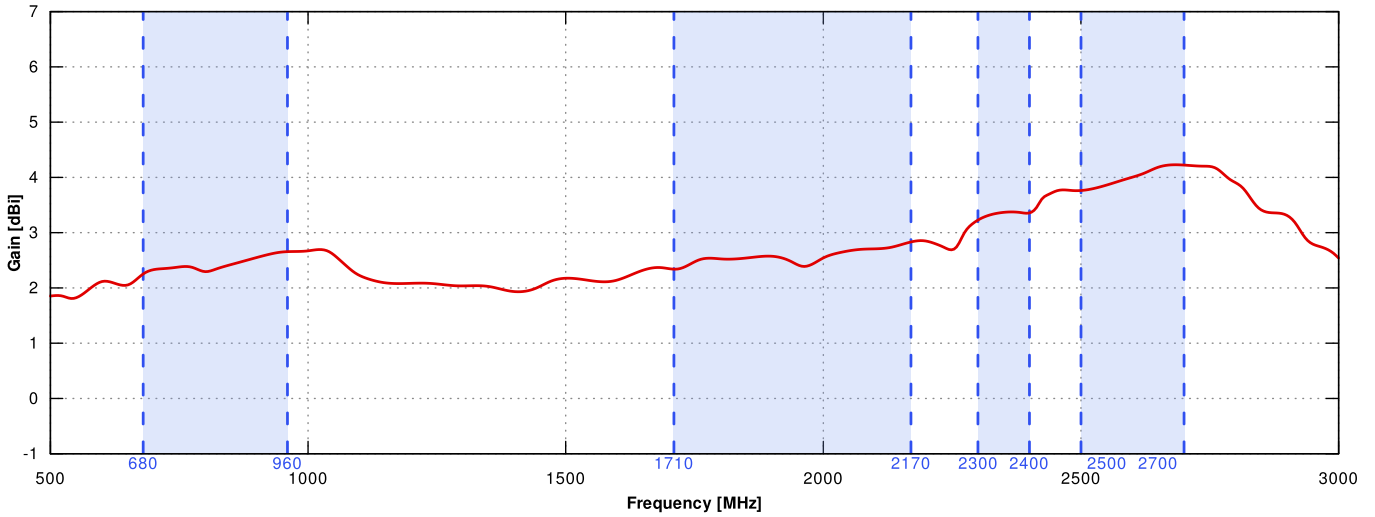

Polyamide with fiberglass + galvanized steel U-Bolts

WEIGHT

0.87kg

MOUNTING PLACE

Wall or mast or ceiling

PLOTS

VSWR

Gain

From 700MHz to 900MHz

From 1.71GHz to 2.17GHz

From 2.3GHz to 2.7GHz

DIMENSIONS