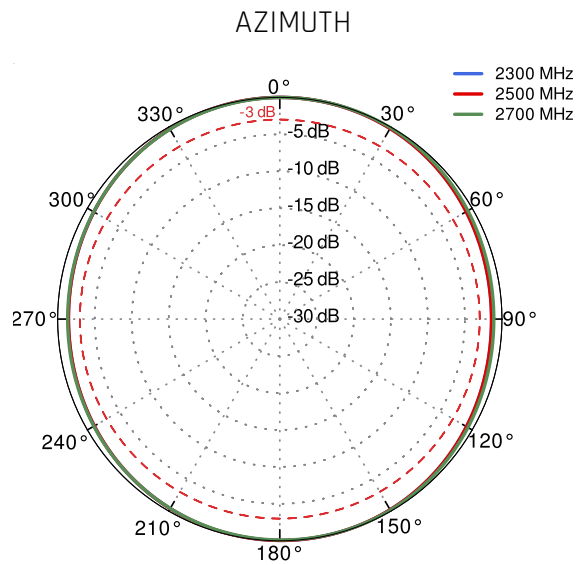

OUTDOOR ANTENNA WORKS IN ANY WEATHER CONDITIONS, IP67

ANTENNA PERFECTLY MATCHED WITH THE TELTONIKA TCR100

ALL ANTENNAS AND TELTONIKA ROUTER INTEGRATED IN ONE ENCLOSURE

MADE IN EUROPE

LTE SPECIFICATION

FREQUENCY	0.694-0.96 GHz 1.7 - 2.2 GHz 2.5 - 2.7 GHz
SUPPORTED LTE/5G BANDS	1, 2, 3, 4, 5, 6, 7, 8, 9, 10, 12, 13, 14, 17, 18, 19, 20, 23, 25, 26, 27, 28, 29, 33, 34, 35, 36, 37, 38, 39, 44, 59, 62, 65, 66, 67, 68, 69, 85, n80, n81, n82, n83, n84, n86, n89, n95
GAIN	0.694 - 0.96 GHz : 4 dBi 1.7 - 2.2 GHz : 5 dBi 2.5 - 2.7 GHz : 6 dBi
VSWR	<1.50, max <2.50
BEAMWIDTH	360°/25° +/- 5°
POLARIZATION	Vertical
IMPEDANCE	50 Ω

MOUNTING KIT

DIMENSIONS

9.9 x 10.5 x 14.8 cm
3.9 x 4.13 x 5.83 inch

REGULATION RANGE

+/- 30°

MAST DIAMETER RANGE

25 - 65mm

MATERIAL

Polyamide with fiberglass + galvanized steel U-Bolts

WEIGHT

0.87kg

MOUNTING PLACE

Wall or mast or ceiling

PLOTS

VSWR

Gain

From 700MHz to 900MHz

From 1.71GHz to 2.17GHz

From 2.3GHz to 2.7GHz

DIMENSIONS