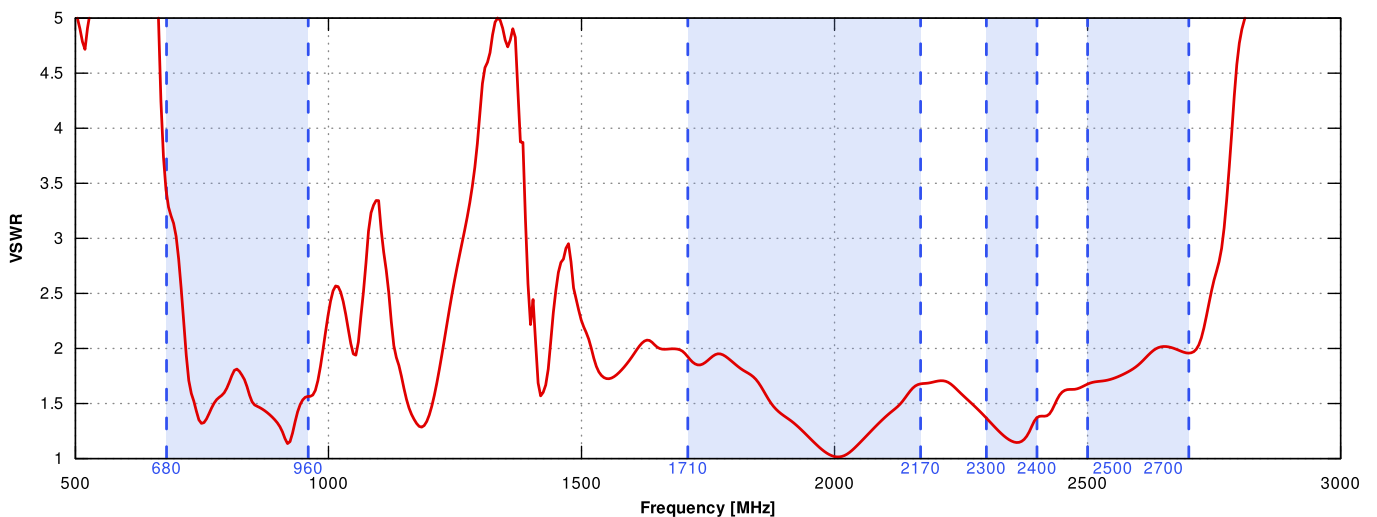

Polyamide with fiberglass + galvanized steel U-Bolts

WEIGHT

0.87kg

MOUNTING PLACE

Wall or mast or ceiling

PLOTS

VSWR

Gain

From 700MHz to 900MHz

From 1.71GHz to 2.17GHz

From 2.3GHz to 2.7GHz

DIMENSIONS